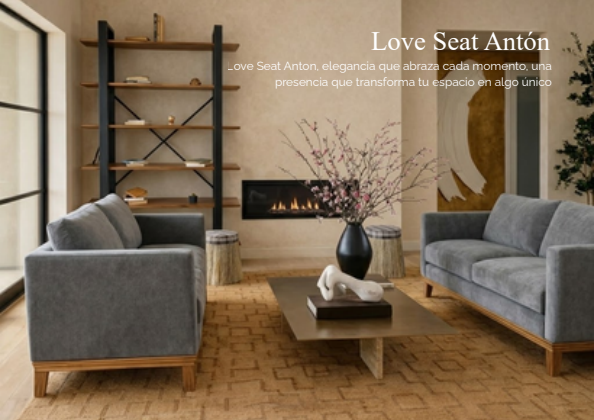

Love Seat Antón

Love Seat Anton, elegancia que abraza cada momento, una presencia que transforma tu espacio en algo único